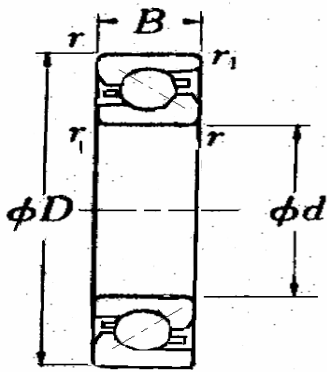

## Ball Screw Support Bearings

**Koyo Technical Support Line (866) 569-6832**

d	Boundary Dimensions (mm)				Koyo Part No.	Basic dynamic load rating Ca (kN)
	D	B	r (min.)	r1 (min.)		
17	47	15	1	0.6	SAC1747BG MG4Z/00	26
20	47	15	1	0.6	SAC2047BG MG4Z/00	26
25	62	15	1	0.6	SAC2562BG MG4Z/00	30.2
30	62	15	1	0.6	SAC3062BG MG4Z/00	30.2
35	72	15	1	0.6	SAC3572BG MG4Z/00	32.8
40	72	15	1	0.6	SAC4072BG MG4Z/00	32.8
40	90	20	1	0.6	SAC4090BG MG4Z/00	65.4
45	100	20	1	0.6	SAC45100BG MG4Z/00	68.8
50	100	20	1	0.6	SAC50100BG MG4Z/00	70.3
60	120	20	1	0.6	SAC60120BG MG4Z/00	73.9