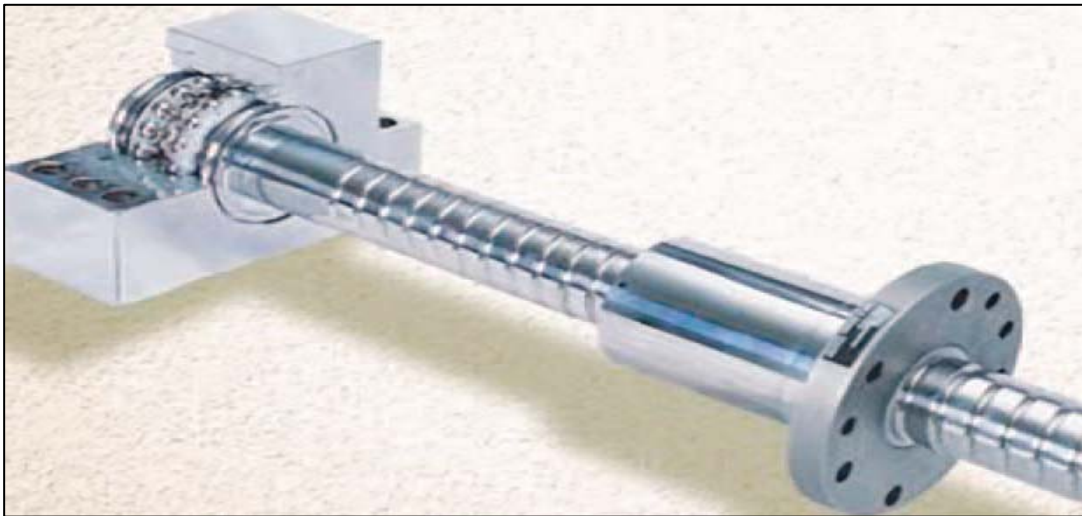

## Ball Screw Support Bearings

### Features/Benefits

**High Axial Rigidity** / Carry large axial loads and minimize deflections

**Compactness Light Weight** / Keeps size and weight of surrounding design to a minimum

**High Precision** / Support bearings provide high degree of accuracy

**Preload adjustment** / Allows control of the rigidity of the ball screw system

**Efficient** / Reduces torque requirements and heat generation

**Contact you authorized Koyo distributor for product information**