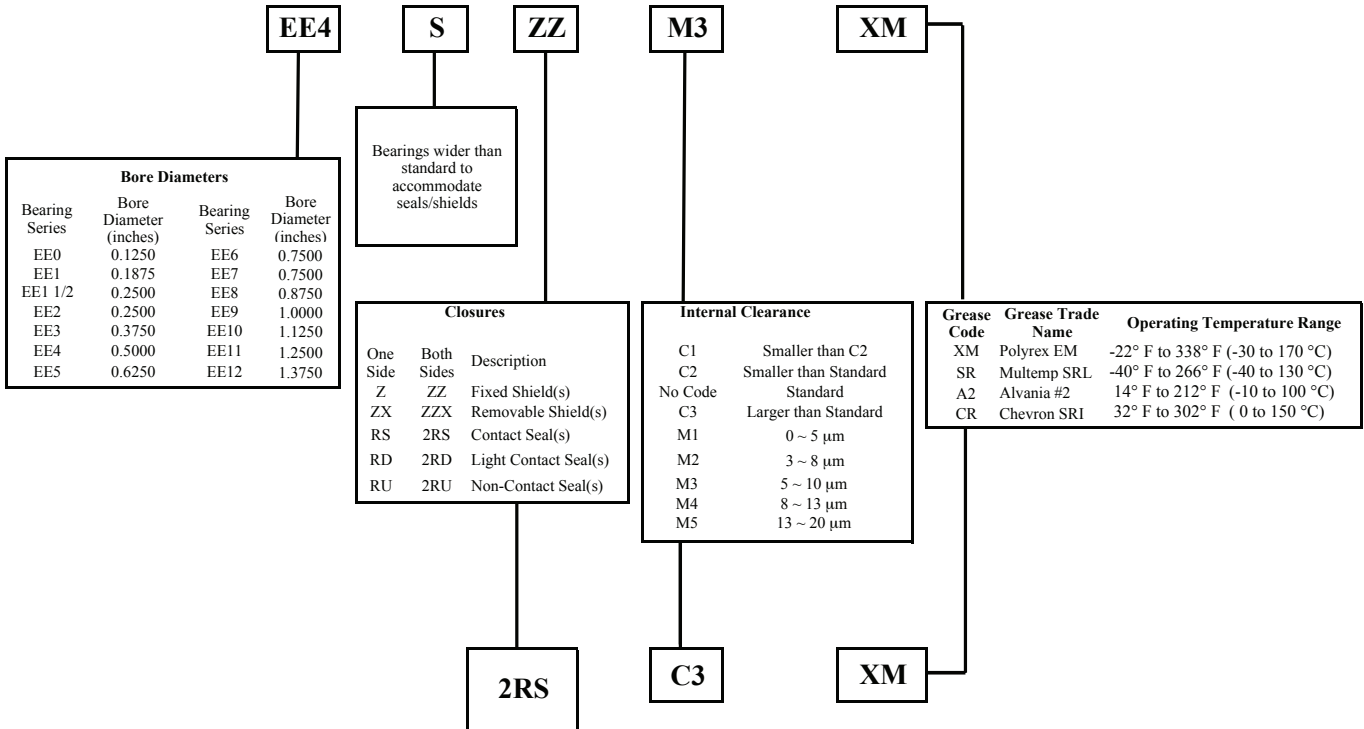

NOMENCLATURE

EE Extra Light Inch Series/Miniature Ball Bearings

Koyo Interchange for EE series bearings

"R" series #	Koyo bearing #	Koyo Sealed
R-2	EE0	EE0 2RS
R-3	EE1	EE1S 2RS
R-4	EE1-1/2	EE1-1/2 2RS
R-4A	EE2	EE2S 2RS
R-6	EE3	EE3S 2RS
R-8	EE4	EE4S 2RS
R-10	EE5	EE5S 2RS
R-12	EE6	EE6S 2RS
R-14	EE8	EE8S 2RS
R-16	EE9	EE9S 2RS